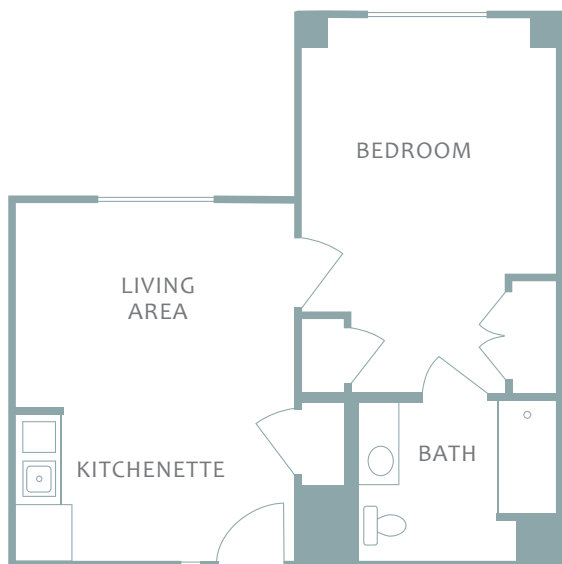

Community Fee: _____

Mercer

337-354 sq. ft.

Starting at: _____

Second Person: _____

Community Fee: _____

Michener

389-448 sq. ft.

Starting at: _____

Second Person: _____

Community Fee: _____

Pearl S. Buck

One Bedroom, One Bath
435-601 sq. ft.

Starting at: _____

Second Person: _____

Community Fee: _____

Fonthill

One Bedroom, One Bath
476-616 sq. ft.

Starting at: _____

Second Person: _____

Community Fee: _____