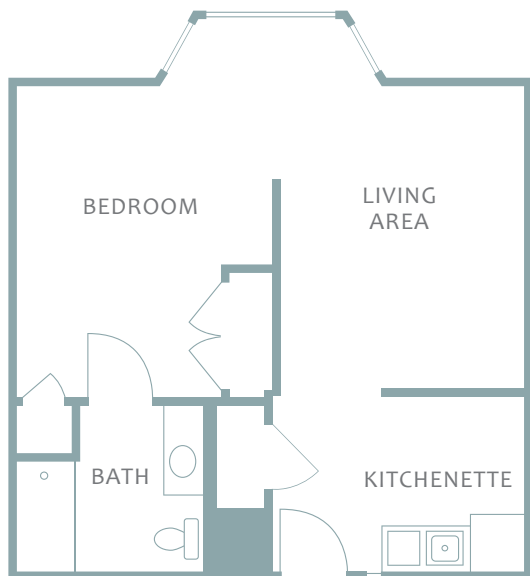

The Ivyland

323 sq. ft.

Rate: _____

Community Fee: _____

The New Hope

Two Bedroom, One Bath

428-457 sq. ft.

Rate: _____

Community Fee: _____

Mercer

337-354 sq. ft.

Starting at: _____

Second Person: _____

Community Fee: _____

Michener

389-448 sq. ft.

Starting at: _____

Second Person: _____

Community Fee: _____

Pearl S. Buck

One Bedroom, One Bath
435-601 sq. ft.

Starting at: _____

Second Person: _____

Community Fee: _____

Fonthill

One Bedroom, One Bath
476-616 sq. ft.

Starting at: _____

Second Person: _____

Community Fee: _____