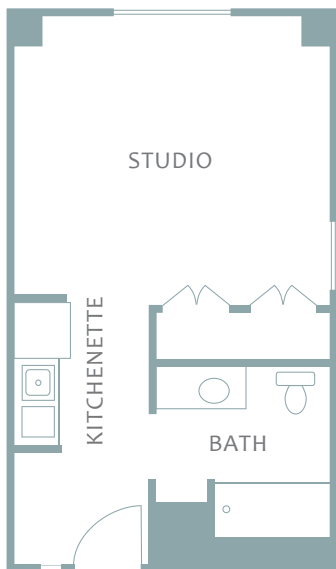

The Ivyland

323 sq. ft.

Rate: _____

Community Fee: _____

The New Hope

Two Bedroom, One Bath

428-457 sq. ft.

Rate: _____

Community Fee: _____

Mercer

337-354 sq. ft.

Starting at: _____

Second Person: _____

Community Fee: _____

Michener

389-448 sq. ft.

Starting at: _____

Second Person: _____

Community Fee: _____

Pearl S. Buck

One Bedroom, One Bath
435-601 sq. ft.

Starting at: _____

Second Person: _____

Community Fee: _____

Fonthill

One Bedroom, One Bath
476-616 sq. ft.

Starting at: _____

Second Person: _____

Community Fee: _____