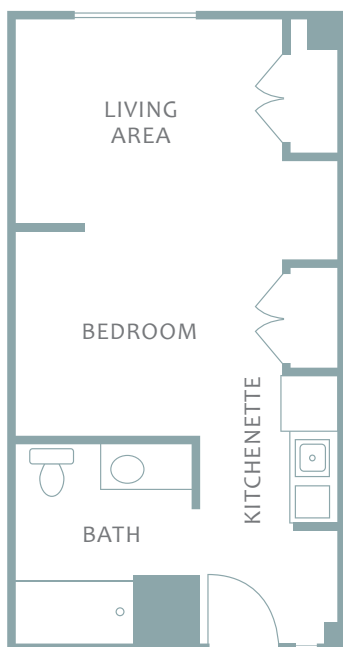

The Ivyland

323 sq. ft.

Rate: _____

Community Fee: _____

The New Hope

Two Bedroom, One Bath

428-457 sq. ft.

Rate: _____

Community Fee: _____

Mercer

337-354 sq. ft.

Starting at: _____

Second Person: _____

Community Fee: _____

Michener

389-448 sq. ft.

Starting at: _____

Second Person: _____

Community Fee: _____

Pearl S. Buck

One Bedroom, One Bath
435-601 sq. ft.

Starting at: _____

Second Person: _____

Community Fee: _____

Fonthill

One Bedroom, One Bath
476-616 sq. ft.

Starting at: _____

Second Person: _____

Community Fee: _____